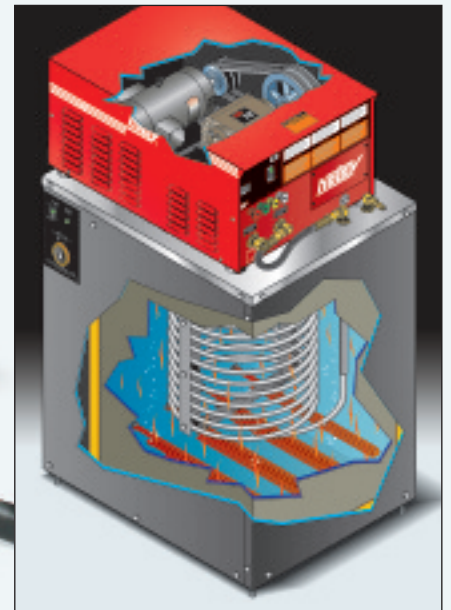

**Inlet Filter** strainer protects pump from debris.

50 ft. of double-wire braid **High Pressure Hose** rated for up to 5800 PSI and with 24-inch **Hose Guard** for burst protection and swivel **Crimp Fitting** for tangle-free handling of hose and trigger gun.

Safety **Low-Water Flow Switch** protects heating elements from burn out due to lack of water.

Easy-to-attach **detergent Injector** for easy soap application.

Contains nine high-efficiency **Heating Elements** that do not come in contact with the pressurized water, resulting in reduced scale build up, lower maintenance, and longer life.