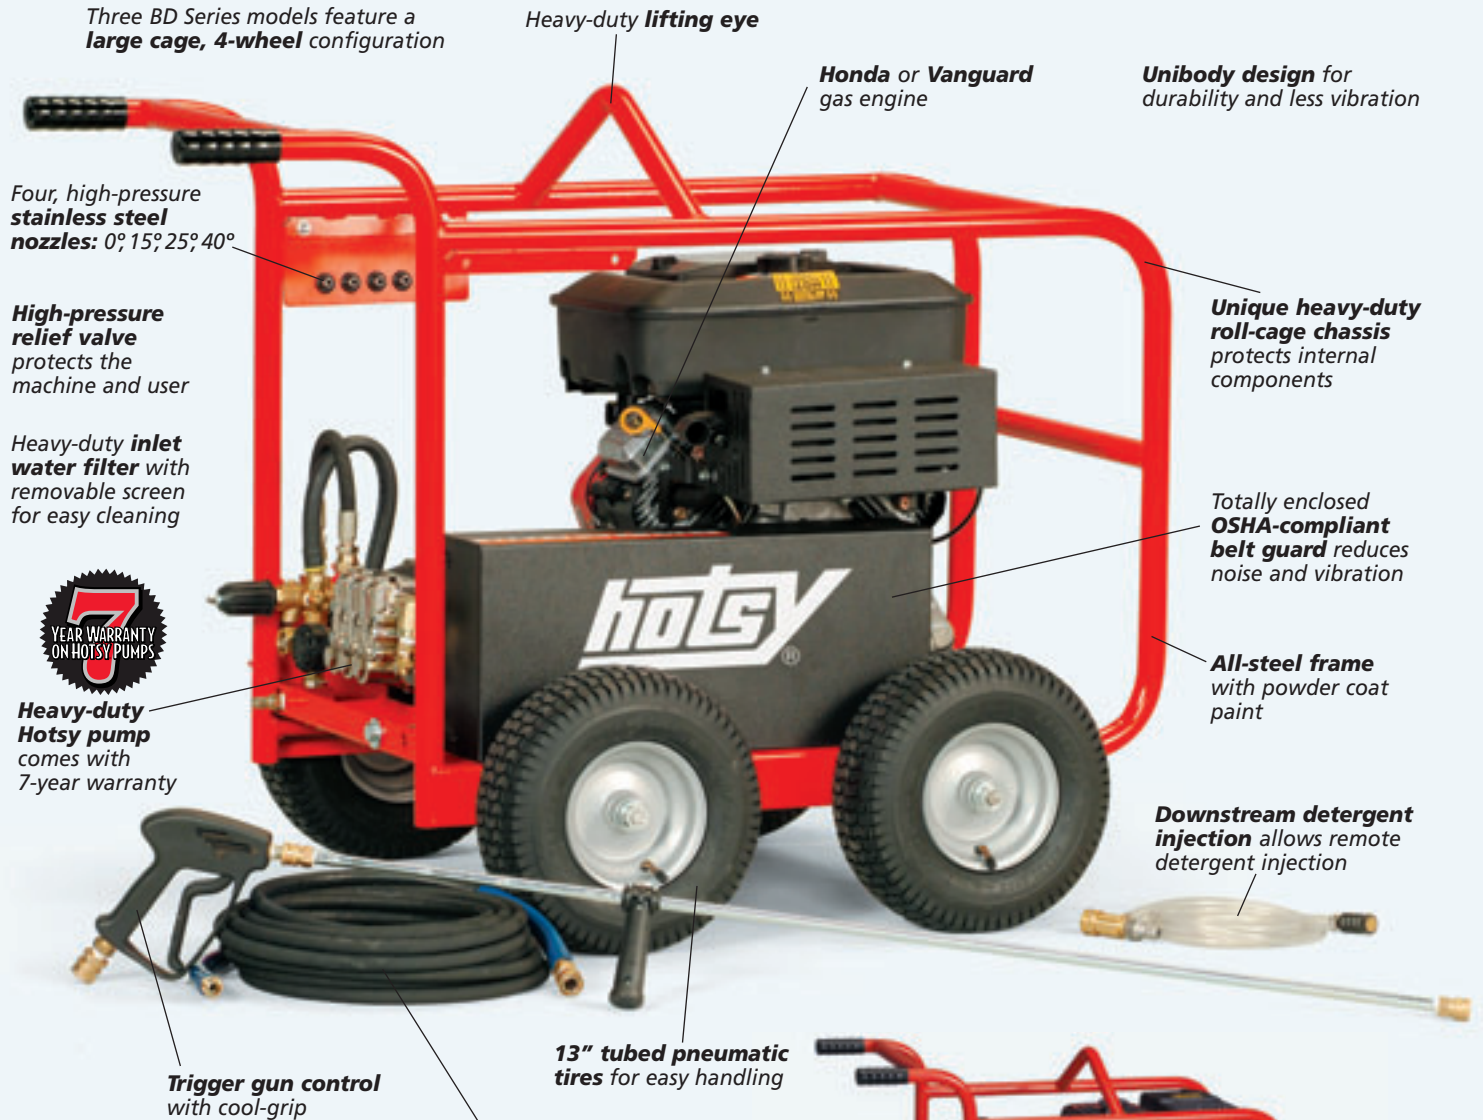

### Gasoline / Belt Drive

#1 in North America for High-Pressure Cleaning Equipment

Three BD Series models feature a **large cage, 4-wheel** configuration

Heavy-duty **lifting eye**

**Honda or Vanguard** gas engine

**Unibody design** for durability and less vibration

Four, high-pressure **stainless steel nozzles**: 0°, 15°, 25°, 40°

**High-pressure relief valve** protects the machine and user

Heavy-duty **inlet water filter** with removable screen for easy cleaning

**Unique heavy-duty roll-cage chassis** protects internal components

Totally enclosed **OSHA-compliant belt guard** reduces noise and vibration

**All-steel frame** with powder coat paint

**Downstream detergent injection** allows remote detergent injection

**Heavy-duty Hotsy pump** comes with 7-year warranty

**Trigger gun control** with cool-grip

**13" tubed pneumatic tires** for easy handling

**50 ft. wire-braided hose** includes guards, couplers and swivels at both ends