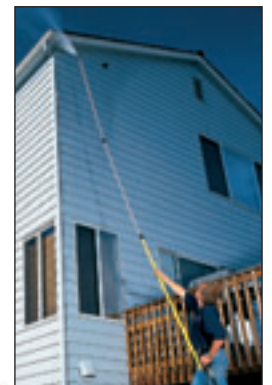

Hotsy Accessories customize your application for top performance

Optional Hose Reel Kit, Cart, Caster Wheel Kit and stainless steel base and cover

High-pressure turbo nozzles for faster cleaning

Telescoping wands extend to 24' to reach high places without scaffolding